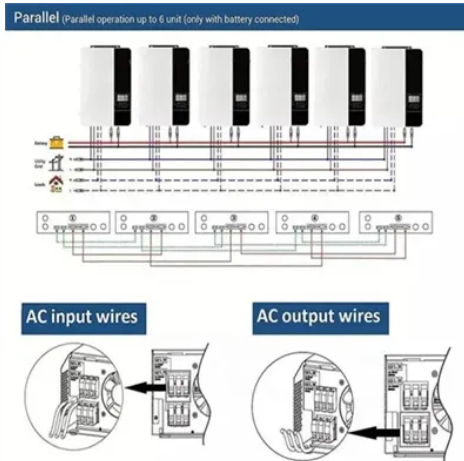

How many watts of inverter is enough for home use